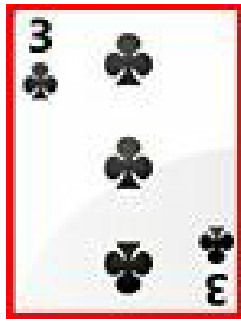

Castle Blue - Enchanted Wave 10

Jo Clarke - 21.09.1970

Mayan Kin 126: White Solar Worldbringer

I pulse in order to equalize
 Realizing opportunity
 I seal the store of death
 With the solar tone of intention
 I am guided by the power of spirit

The central graphic is a circular emblem with a multi-colored rainbow border. Inside the border, the text "Time Tunnel" is written in a bold, black, sans-serif font at the top, and "The Atari Alliance" is written at the bottom. A central green and red square is surrounded by a ring of small, colorful icons. Four larger square icons are positioned around the central square: a blue one on the left, a red one on the right, a white one at the top, and a yellow one at the bottom. Each square icon has a small circular icon in its center. Four inset images are placed around the central emblem: a woman in a pink and blue outfit (top left), a Star Wars character (top right), a sphinx (bottom left), and Chewbacca (bottom right).